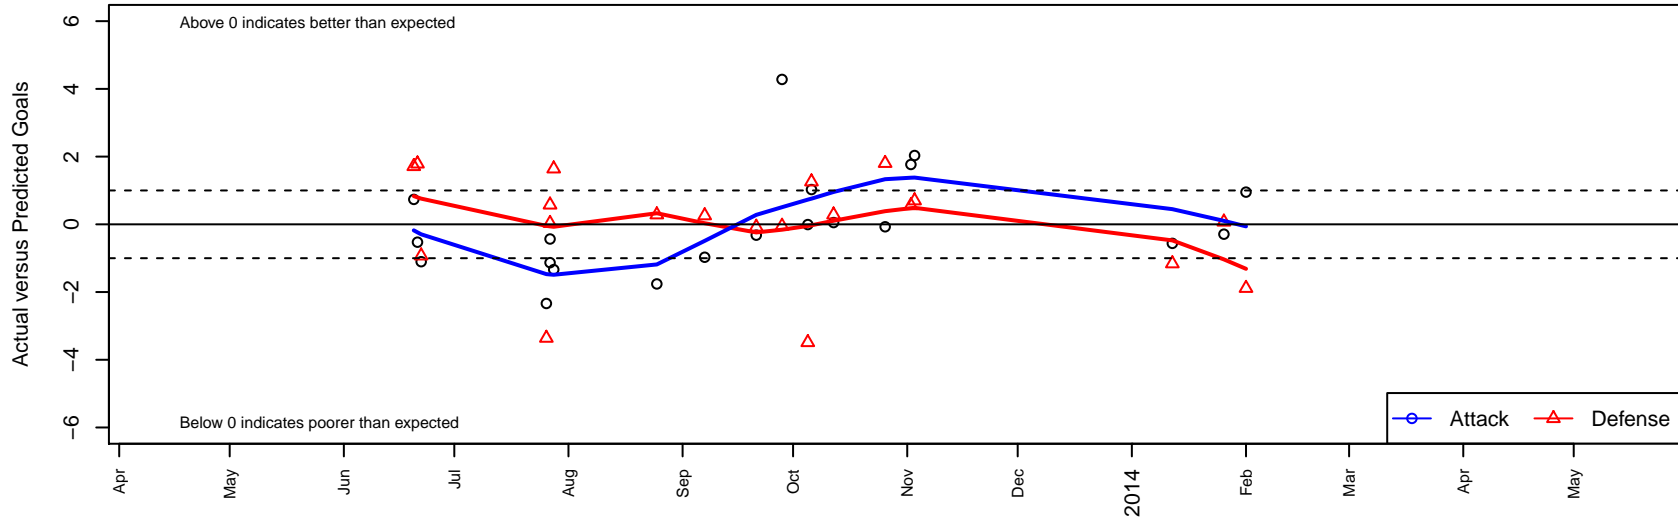

Washington Timbers Burgundy B96

Washington Timbers
 Vancouver, WA
 B96 total strength=1572
 attack=22.51 defense=9.34
 fall league = PML B95 High School
 alt names used:
 Vancouver Timber BU 96 Burgandy
 Washington Timbers FC B96 Burgundy

Venues played:
 Cascadia Challenge HS Red U18
 Crossfire Select Cup BU17 Select
 Summer Slam Gold U18
 PML B95 High School
 Challenge Cup B96

Washington Timbers Burgundy B96
 Dots are actual minus expected GF (blue circles) and GA (red triangles).
 Blue line is smoothed change in attack strength. Red is smoothed change in defense strength.